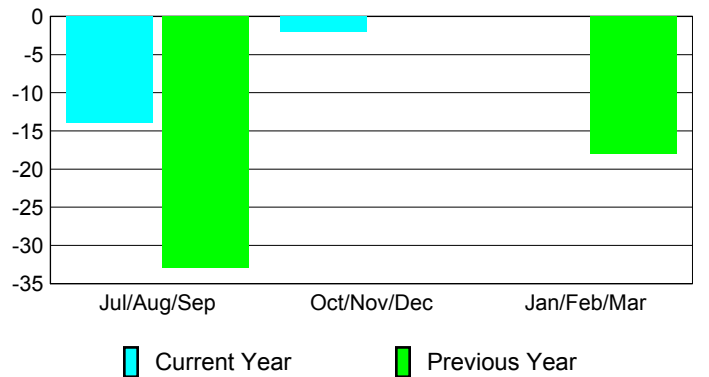

Membership Results
2012-2013

Membership
2011-2012

Month	Net Memb Goal	Actual New Memb	Actual Dropped Memb	Gain/Loss of Memb	Gain/Loss of Memb
Jul/Aug/Sep	0	43	-57	-14	-33
Oct/Nov/Dec	0	28	-30	-2	0
Jan/Feb/Mar	0				-18
Totals	0	71	-87	-16	-51

Membership Results 2012-2013

Goal, New, Dropped, Gain/Loss

Comparison of Membership Gain/Loss

Current Year Compared to the Previous Year

Gender Comparison 2012-2013

Jul/Aug/Sep

Oct/Nov/Dec

Jan/Feb/Mar