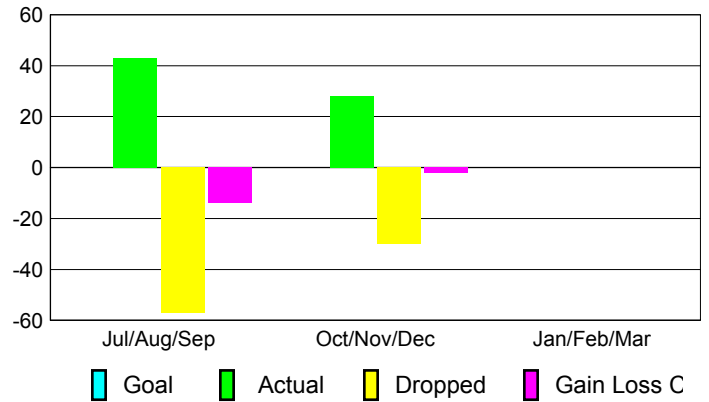

Membership Results 2012-2013

Goal, New, Dropped, Gain/Loss

Comparison of Membership Gain/Loss

Current Year Compared to the Previous Year